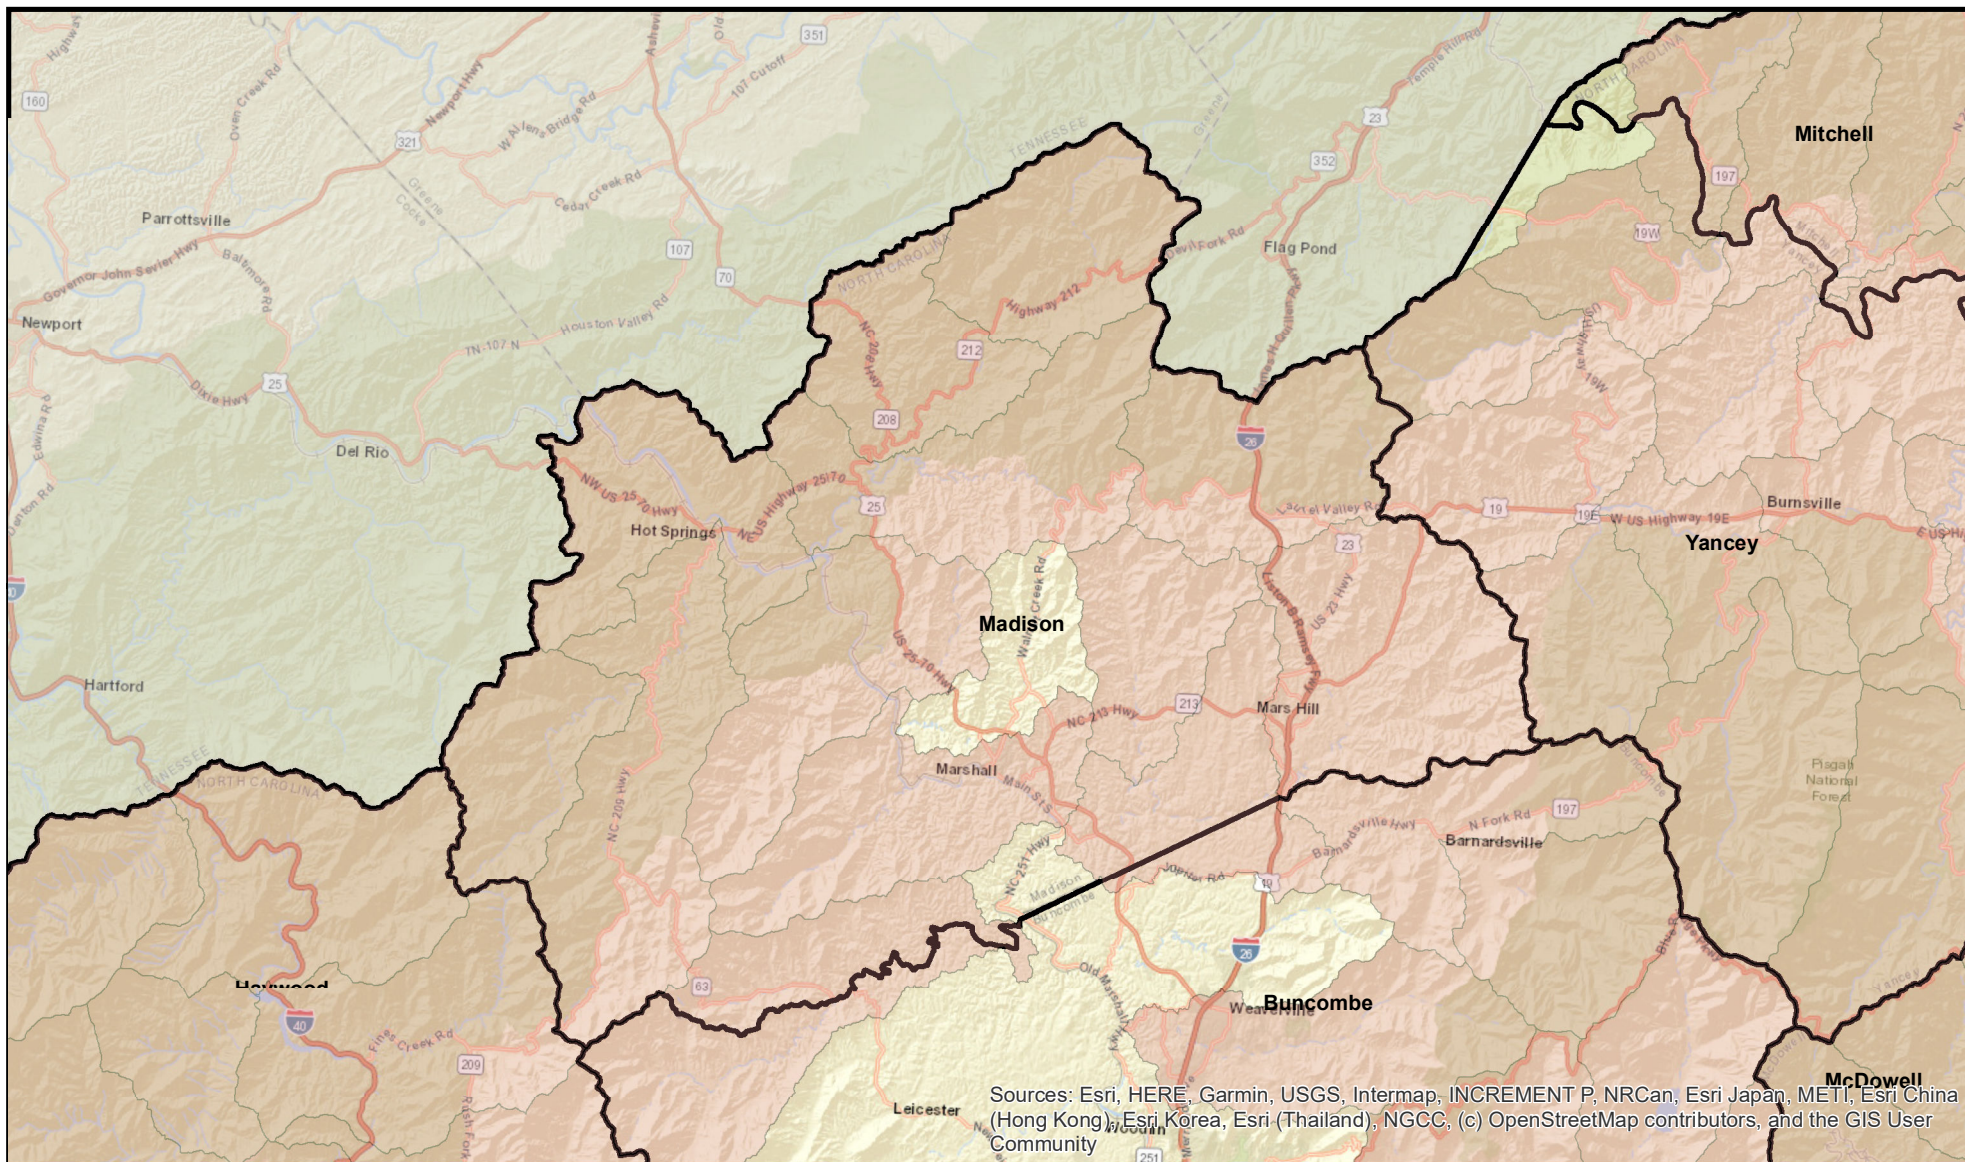

Wilmington District Trout Watersheds

Sources: Esri, HERE, Garmin, USGS, Intermap, INCREMENT P, NRCan, Esri Japan, METI, Esri China (Hong Kong), Esri Korea, Esri (Thailand), NGCC, (c) OpenStreetMap contributors, and the GIS User Community

Legend

-  Current Trout Watersheds
-  NC County Boundaries
-  Border States

Map Production Date: 2/18/2026

U.S. Army Corps
of Engineers®