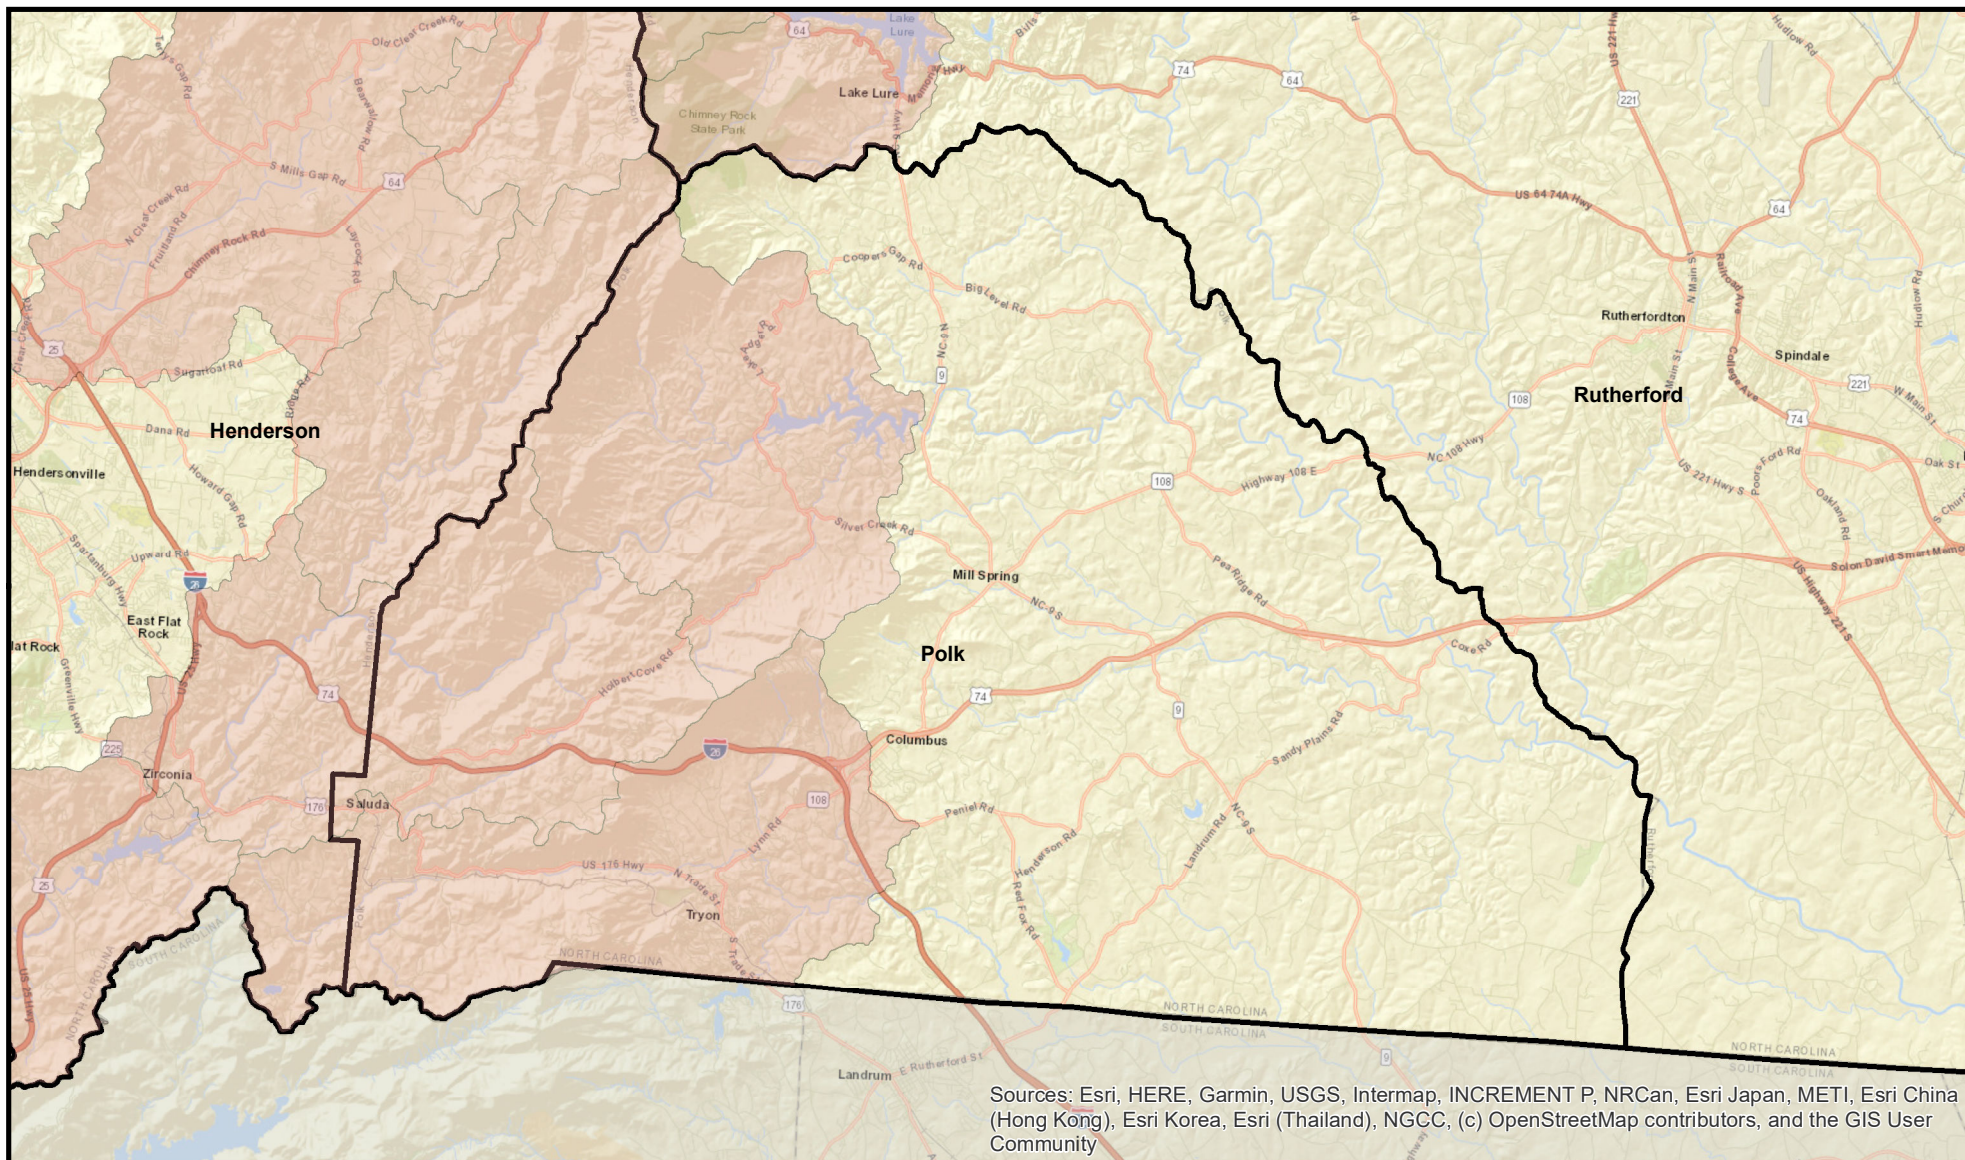

Wilmington District Trout Watersheds

Legend

-  Current Trout Watersheds
-  NC County Boundaries
-  Border States

Map Production Date: 2/18/2026

U.S. Army Corps
of Engineers®