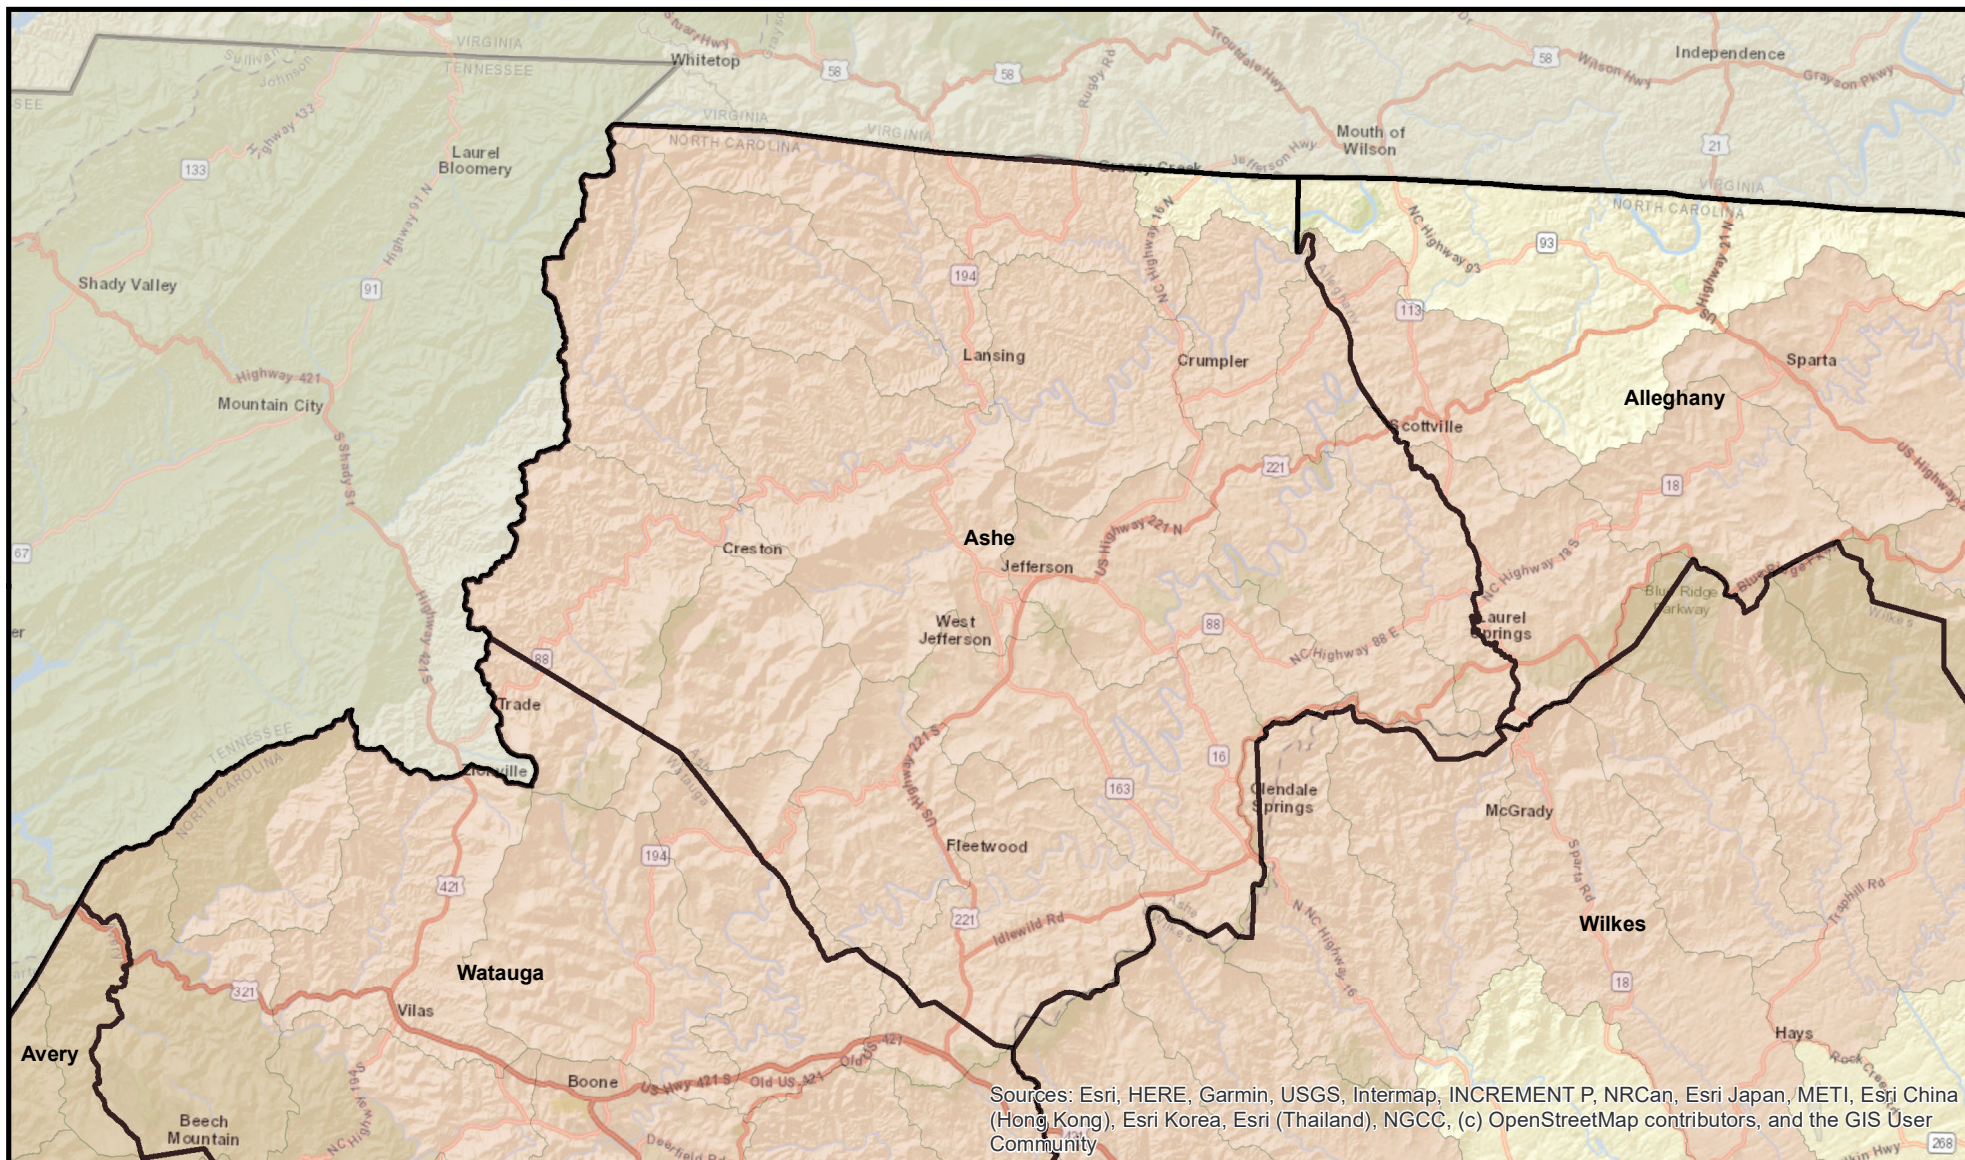

Wilmington District Trout Watersheds

Sources: Esri, HERE, Garmin, USGS, Intermap, INCREMENT P, NRCan, Esri Japan, METI, Esri China (Hong Kong), Esri Korea, Esri (Thailand), NGCC, (c) OpenStreetMap contributors, and the GIS User Community

Legend

-  Current Trout Watersheds
-  NC County Boundaries
-  Border States

Map Production Date: 2/17/2026

U.S. Army Corps
of Engineers®