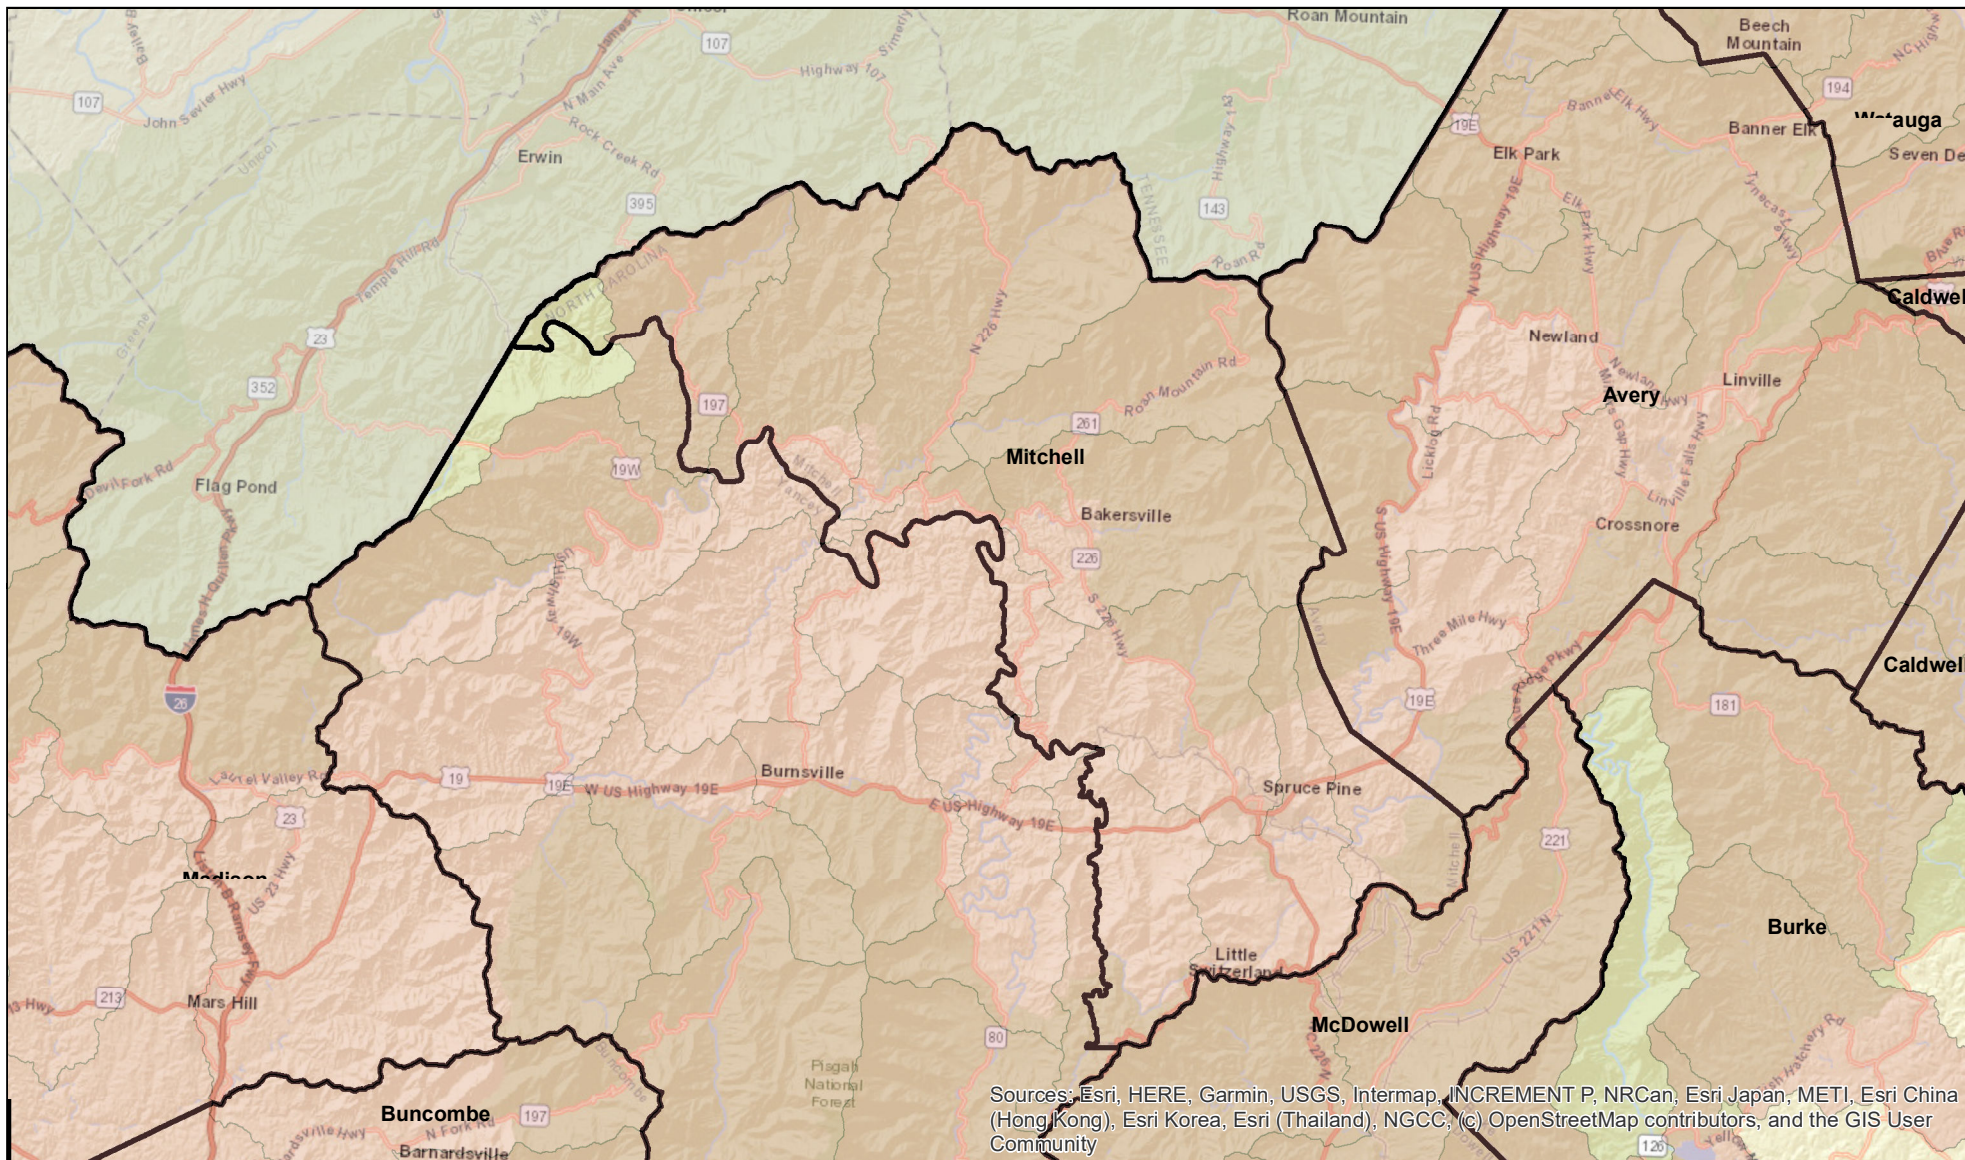

Wilmington District Trout Watersheds

Sources: Esri, HERE, Garmin, USGS, Intermap, INCREMENT P, NRCan, Esri Japan, METI, Esri China (Hong Kong), Esri Korea, Esri (Thailand), NGCC, (c) OpenStreetMap contributors, and the GIS User Community

Legend

- Current Trout Watersheds
- NC County Boundaries
- Border States

Map Production Date: 2/18/2026

U.S. Army Corps
of Engineers®