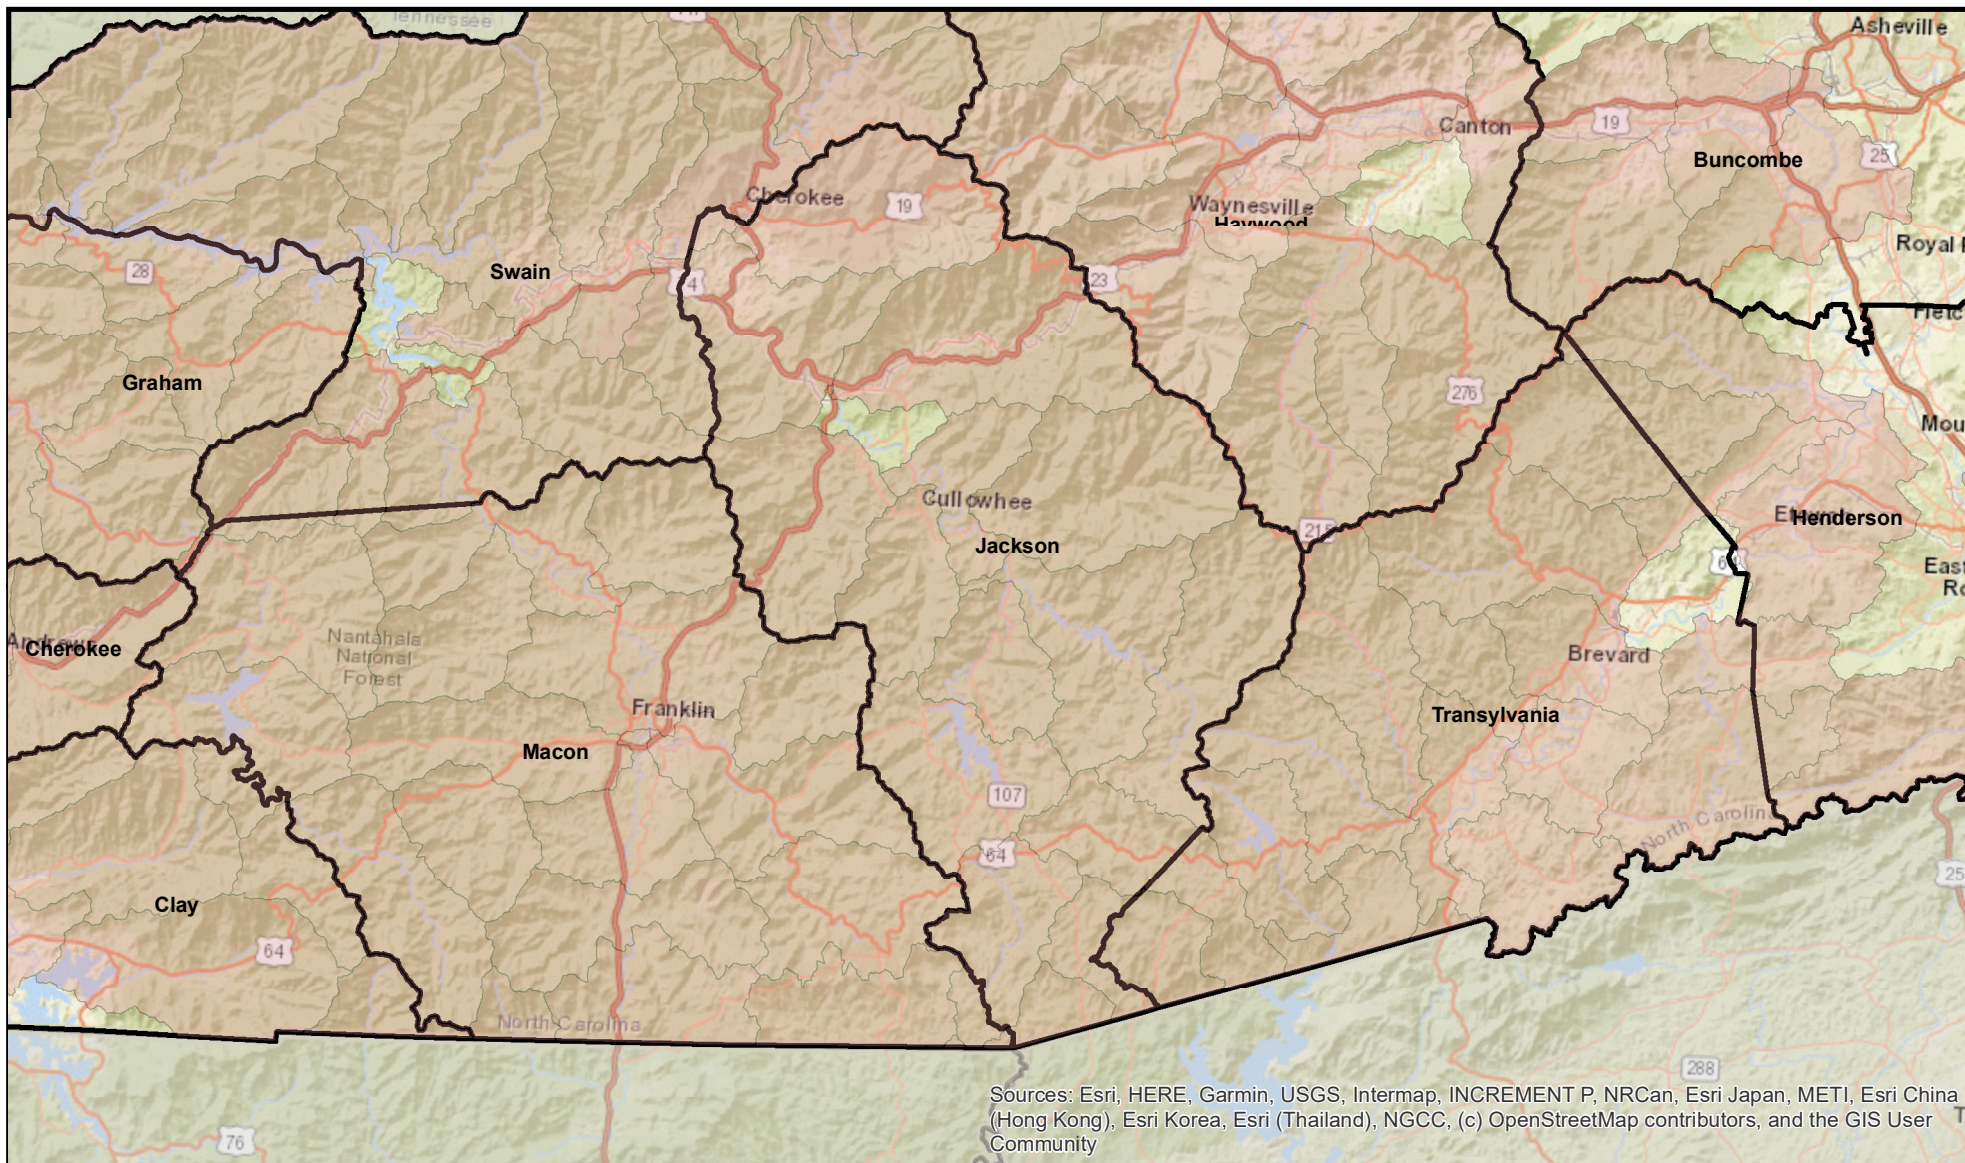

Wilmington District Trout Watersheds

Legend

-  Current Trout Watersheds
-  NC County Boundaries
-  Border States

Map Production Date: 2/18/2026

U.S. Army Corps
of Engineers®