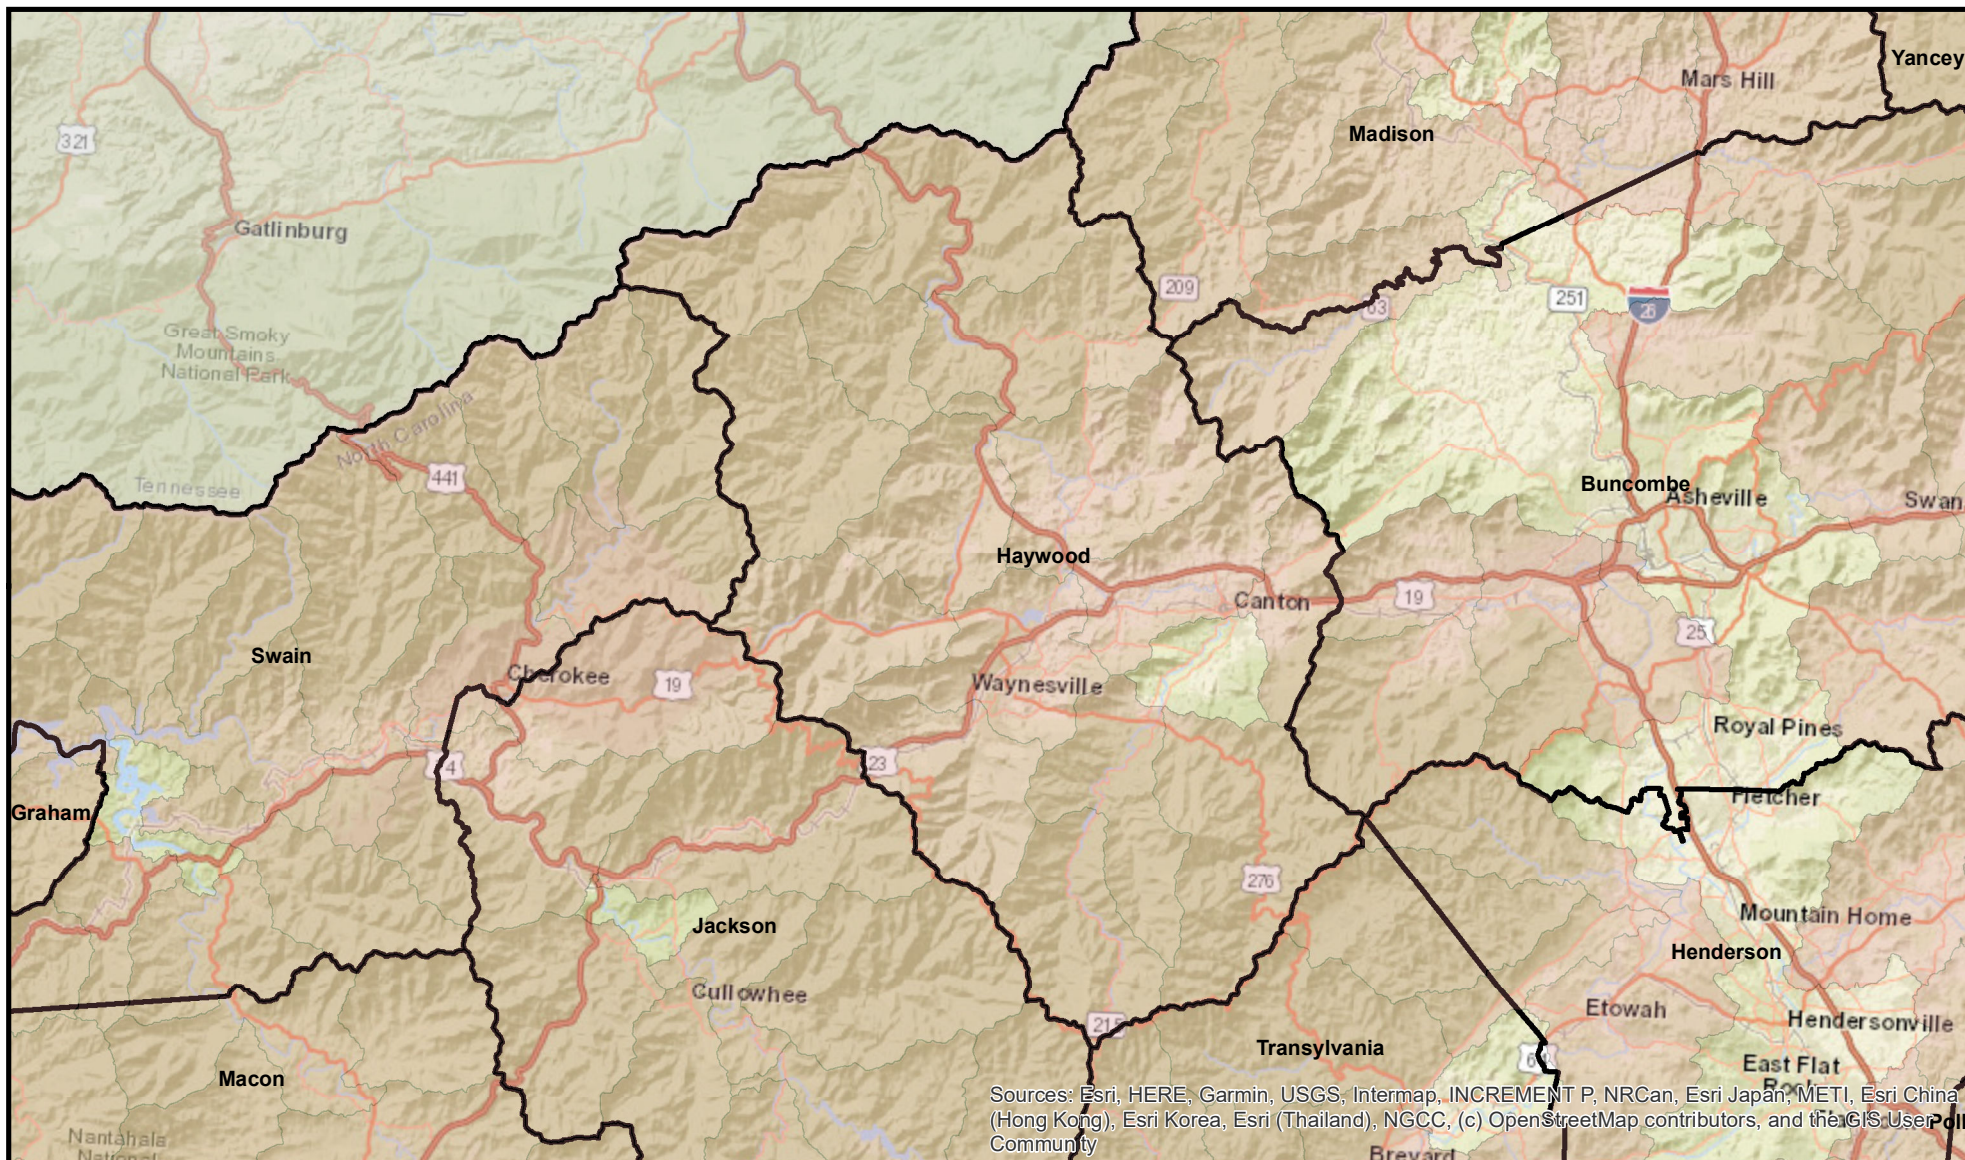

Wilmington District Trout Watersheds

Sources: Esri, HERE, Garmin, USGS, Intermap, INCREMENT P, NRCan, Esri Japan, METI, Esri China (Hong Kong), Esri Korea, Esri (Thailand), NGCC, (c) OpenStreetMap contributors, and the GIS User Community

Legend

-  Current Trout Watersheds
-  NC County Boundaries
-  Border States

Map Production Date: 2/17/2026

U.S. Army Corps
of Engineers®