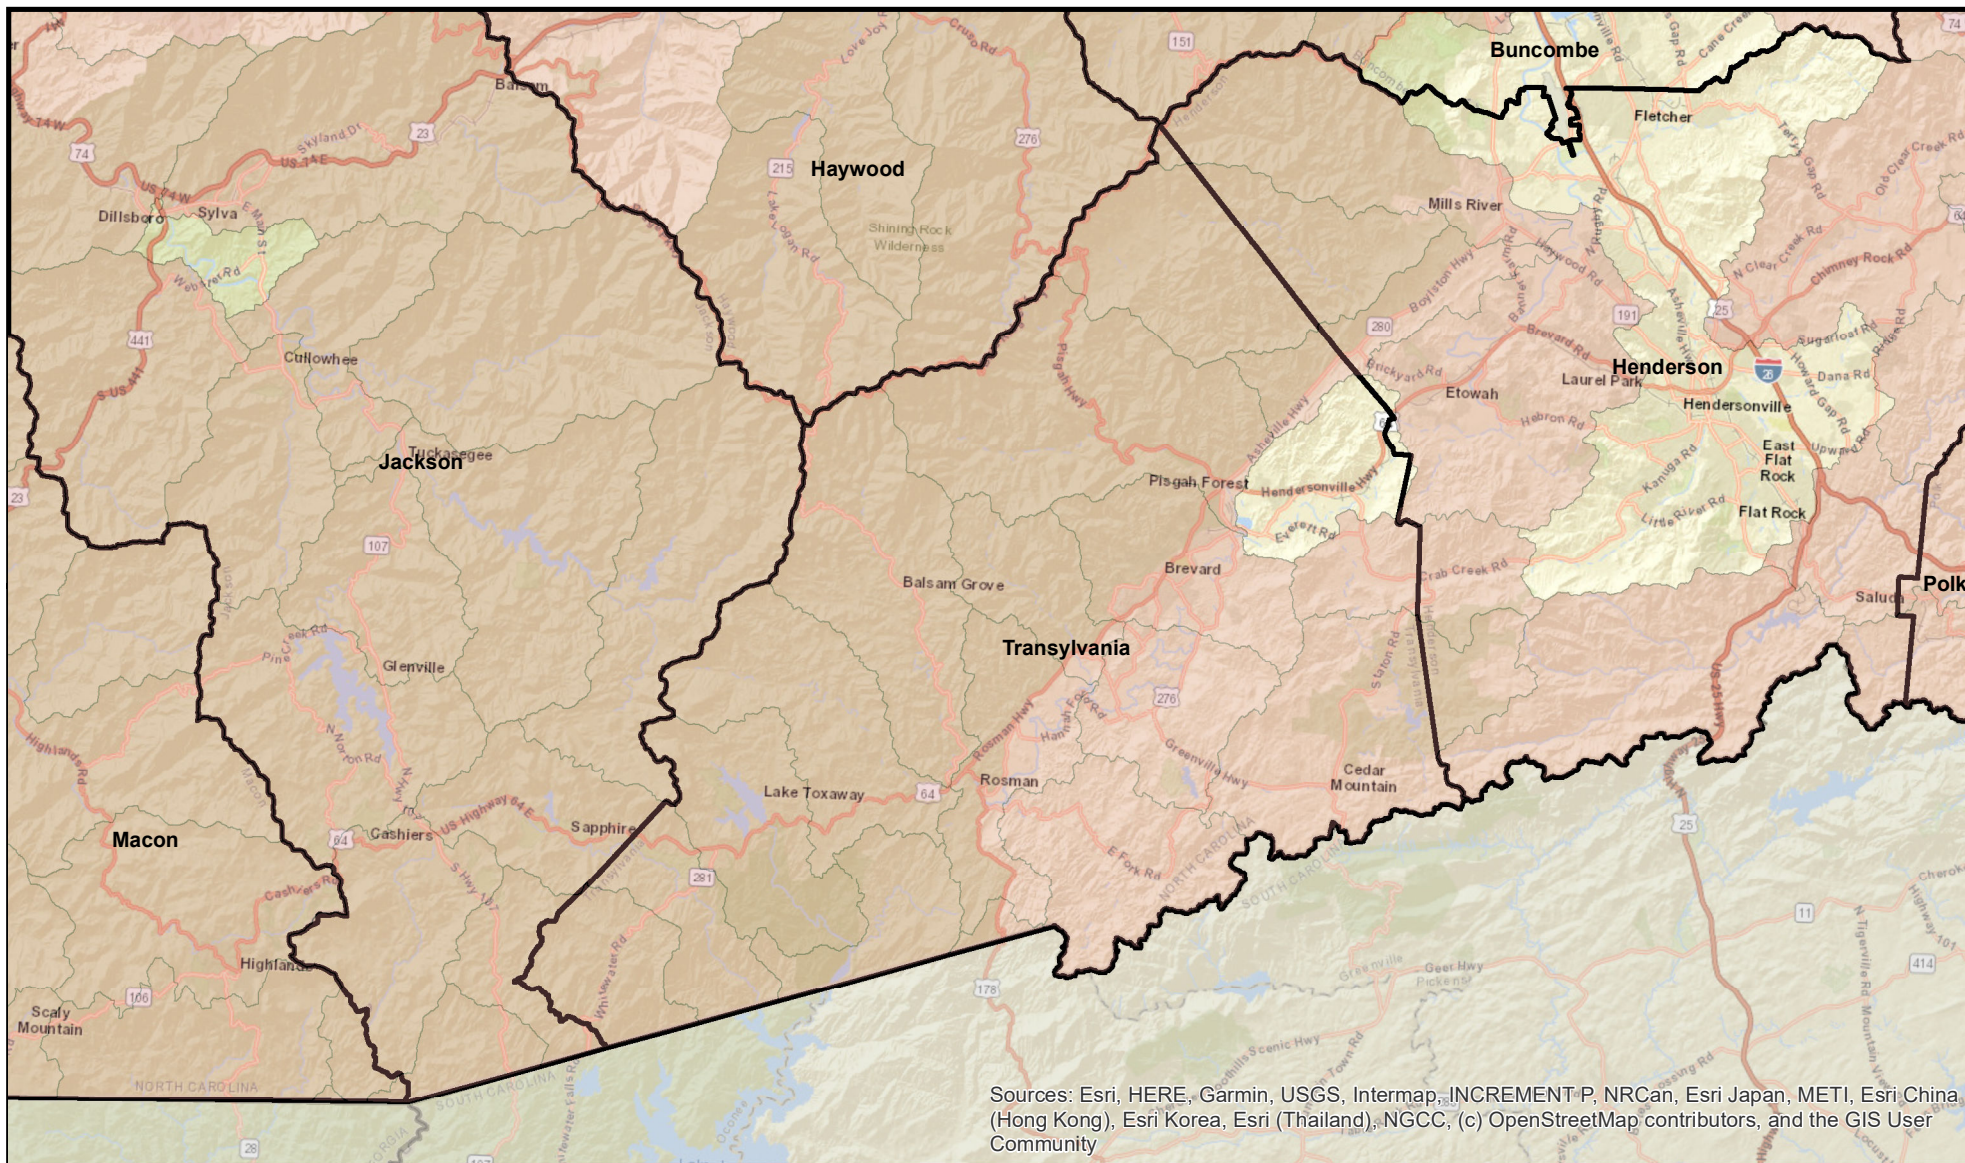

Wilmington District Trout Watersheds

Legend

- Current Trout Watersheds
- NC County Boundaries
- Border States

Map Production Date: 2/18/2026

U.S. Army Corps
of Engineers®